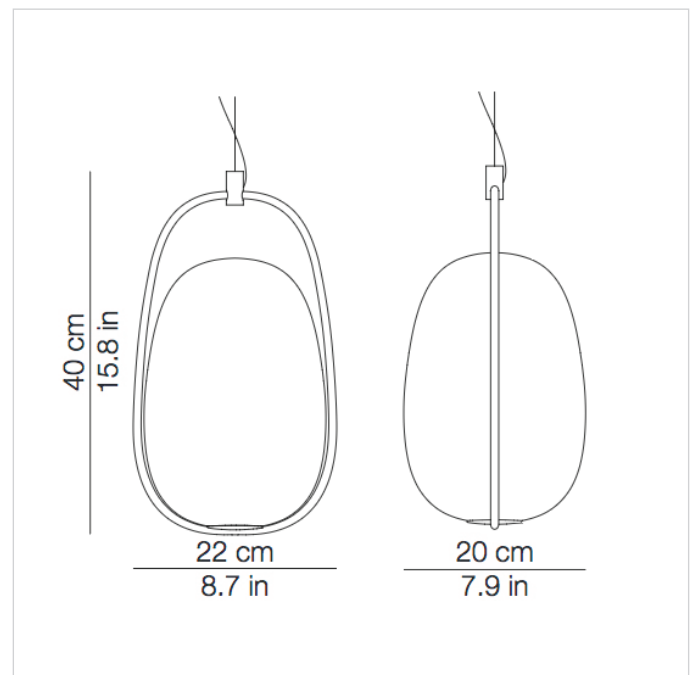

radiantlighting

KUNDALINI

LANNA

Product name	Lanna
Designer	Noé Duchaufour Lawrance
Manufacturer	Kundalini
Product code	4-K386320
Category	Suspension
Material	Metal Body / Glass
Light source	fluo 1xmax30W E27 or LED 1x16W E27
Finishes	Polished + acid etched glass
Dimensions	Ø 220 x 400 (H) mm
IP	20
Origin	Italy
Warranty	2 years