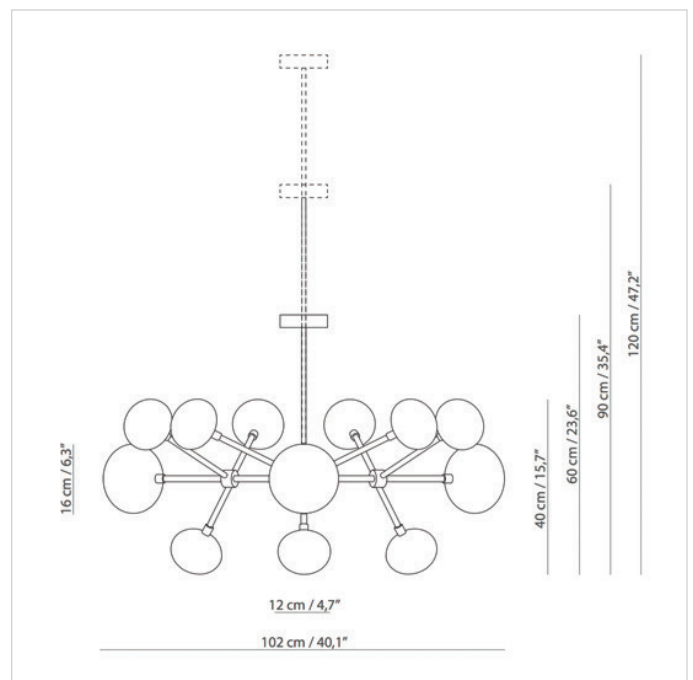

Product name	Nabila
Designer	Corrado Dotti Designer
Manufacturer	Tooy
Product code	124-552.12
Category	Suspension
Material	Borosilicate glass Metal
Light source	12 x MAX 25W - G9
CRI	N/A
Beam Angle	N/A
Colour Temperature	N/A
Lumens	N/A
Finishes	Black and Brushed Brass
Dimensions	Ø 600-1200 (H) + 1020 (W) mm
IP	20
Dimming	No
Origin	Italy
Warranty	3 years