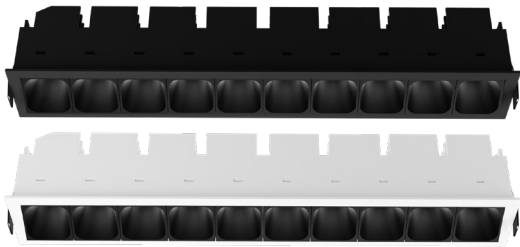

BLOC 10 ADJUSTABLE

Introducing FAZE Bloc, the successor to the FAZE Dash series. With more customisability than ever before, the Bloc can fit into any space just the way you want it to.

FEATURES

- + Deep set baffles keep glare to a minimum.
- + Featuring a shallow recess, the Bloc can fit into any environment.
- + Using an OSRAM LED, the Bloc has great energy efficiency, and a long lifespan.
- + Adjustable up to 20°
- + Compatible with remote Casambi CBU-TED Bluetooth Controllable Dimmer (71-CASCBU)

GENERAL SPECIFICATIONS

LED	22W
Lumens	(3000K) 1600 lm (4000K) 1700 lm
Efficacy	Up to 77 Lm/W
Colour Temperature	 3000K, Warm White 4000K, Cool White
Material	Powder Coated Aluminium
Finish	White Black
Beam	40°
CRI	90+
IP	20
Colour Deviation	SDCM ≤3
UGR	<19
Lifetime	>54,000hrs L80 B10
Warranty	5 Years

Please Note: When using C-Bus, use universal or trailing edge dimming modules.

PROJECT DETAILS

PROJECT:

TYPE:

NOTES:

DIMENSIONS

 **Cut Out**
298 x 52mm

W 309 x 70mm