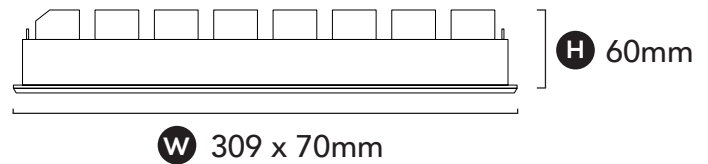

GENERAL SPECIFICATIONS

LED	22W
Lumens	(3000K) 1600 lm (4000K) 1700 lm
Efficacy	Up to 77 Lm/W
Colour Temperature	 3000K, Warm White 4000K, Cool White
Material	Powder Coated Aluminium
Finish	White Black
Beam	40°
CRI	90+
IP	20
Colour Deviation	SDCM ≤3
UGR	<19
Lifetime	>54,000hrs L80 B10
Warranty	5 Years

Please Note: When using C-Bus, use universal or trailing edge dimming modules.

PROJECT DETAILS

PROJECT:

TYPE:

NOTES:

DIMENSIONS

 **Cut Out**
298 x 52mm

W 309 x 70mm