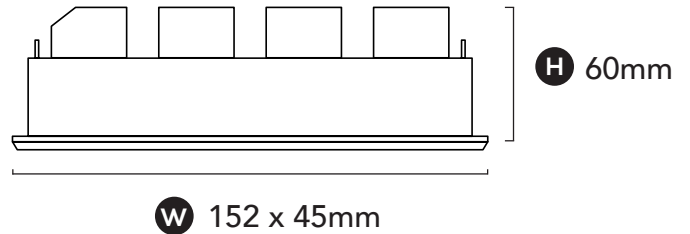

GENERAL SPECIFICATIONS

LED	11W
Lumens	(3000K) 500 lm (4000K) 550 lm
Efficacy	Up to 50 Lm/W
Colour Temperature	 3000K, Warm White 4000K, Cool White
Material	Powder Coated Aluminium
Finish	White Black
Beam	N/A
CRI	90+
IP	20
Colour Deviation	SDCM ≤3
UGR	<19
Lifetime	>54,000hrs L80 B10
Warranty	5 Years

Please Note: When using C-Bus, use universal or trailing edge dimming modules.

PROJECT DETAILS

PROJECT:

TYPE:

NOTES:

DIMENSIONS

 **Cut Out**
144 x 37mm

W 152 x 45mm