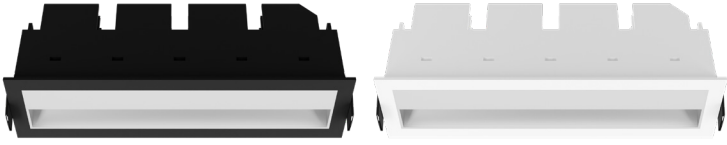

BLOC 5 WALL WASHER

Introducing FAZE Bloc, the successor to the FAZE Dash series. With more customisability than ever before, the Bloc can fit into any space just the way you want it to.

FEATURES

- + Deep set baffles keep glare to a minimum.
- + Featuring a shallow recess, the Bloc can fit into any environment.
- + Using an OSRAM LED, the Bloc has great energy efficiency, and a long lifespan.
- + Perfect for wall washing.
- + Compatible with remote Casambi CBU-TED Bluetooth Controllable Dimmer (71-CASCBU)

GENERAL SPECIFICATIONS

LED	11W
Lumens	(3000K) 500 lm (4000K) 550 lm
Efficacy	Up to 50 Lm/W
Colour Temperature	 3000K, Warm White 4000K, Cool White
Material	Powder Coated Aluminium
Finish	White Black
Beam	N/A
CRI	90+
IP	20
Colour Deviation	SDCM ≤3
UGR	<19
Lifetime	>54,000hrs L80 B10
Warranty	5 Years

Please Note: When using C-Bus, use universal or trailing edge dimming modules.

PROJECT DETAILS

PROJECT:

TYPE:

NOTES:

DIMENSIONS

 **Cut Out**
144 x 37mm

W 152 x 45mm