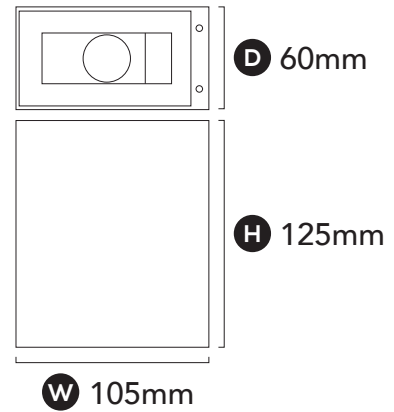

## GENERAL SPECIFICATIONS

LED	9W
Lumens	(3000K) 770 lm (4000K) 855 lm
Efficacy	Up to 78 lm/W
Colour Temperature	<input type="checkbox"/> 3000K, Warm White <input type="checkbox"/> 4000K, Cool White
Material	Powder Coated Aluminium
Finish	White   Black
Beam	30°
CRI	90+
IP	65
Colour Deviation	SDCM ≤2
Lifetime	>55,000hrs L80 B10
Warranty	3 Years

## DIMENSIONS