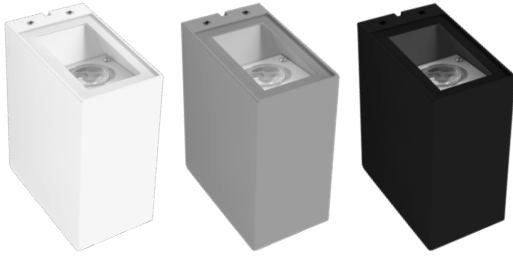

# CUBIX

The sleek, minimal geometric design of the Cubix series is equally suited for both indoor and outdoor spaces.

## FEATURES

- + High Grade Aluminium Housing – Perfect for Resisting Corrosion.
- + IP 65 – Suitable for Outdoor Application.
- + Bi-directional Light Output.
- + Available in 3 Finishes.

## GENERAL SPECIFICATIONS

LED	9W
Lumens	(3000K) 770 lm (4000K) 855 lm
Efficacy	Up to 78 lm/W
Colour Temperature	<input type="checkbox"/> 3000K, Warm White <input type="checkbox"/> 4000K, Cool White
Material	Powder Coated Aluminium
Finish	White   Black
Beam	30°
CRI	90+
IP	65
Colour Deviation	SDCM ≤2
Lifetime	>55,000hrs L80 B10
Warranty	3 Years