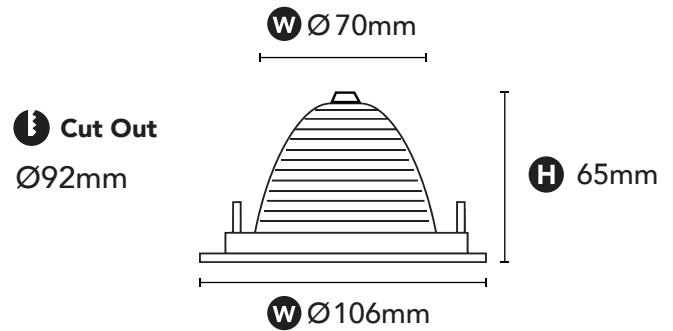

## GENERAL SPECIFICATIONS

LED		10W	12W
Lumens	(3000K)	735 lm	965 lm
	(4000K)	880 lm	1015 lm
Efficacy		Up to 79 Lm/W	
Colour Temperature	<span style="display:inline-block; width:10px; height:10px; background-color:#f9a825; border:1px solid black;"></span> 3000K, Warm White		
	<span style="display:inline-block; width:10px; height:10px; background-color:#fff; border:1px solid black;"></span> 4000K, Cool White		
Material		Powder Coated Aluminium	
Finish		White   Black	
Beam		60°   36°   24°	
CRI		97+	
IP		20	
Colour Deviation		SDCM ≤2	
UGR		<19	
Lifetime		>55,000hrs L80 B10	
Warranty		7 Years	

## DIMENSIONS

## DRIVER SPECIFICATIONS

Dimensions	L 98 x W 38 x H 24 mm
Power	250mA   300mA 240V Remote Flicker Free Dimmable Driver
Dimming	Phase Cut Dimming
Power Factor	> 0.90

DALI Dimming Available Upon Request