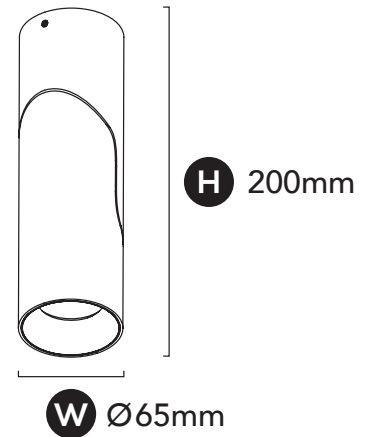

GENERAL SPECIFICATIONS

LED	12W
Lumens	(3000K) 1085 lm (4000K) 1195 lm
Efficacy	Up to 84 lm/W
Colour Temperature	 3000K, Warm White 4000K, Cool White
Material	Powder Coated Aluminium
Finish	White Black
Beam	50° 36° 25°
CRI	90+
IP	20
Colour Deviation	SDCM ≤3
UGR	<19
Lifetime	>55,000hrs L80 B10
Warranty	5 Years

PROJECT DETAILS

PROJECT:

TYPE:

NOTES:

DIMENSIONS

DRIVER SPECIFICATIONS

Power 350mA 240V Remote Dimmable Driver

Dimming Phase Cut Dimming