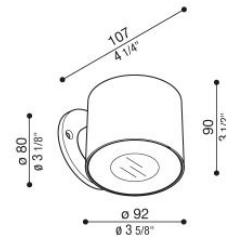

radiantlighting

**CLIC WALL**  
BY LOMBARDO

**WALL**

<b>PROJECT</b>	
<b>TYPE</b>	
<b>NOTES</b>	

<b>PRODUCT NAME</b>	Clic Wall
<b>DESIGNER</b>	Lombardo
<b>MANUFACTURER</b>	Lombardo
<b>PRODUCT CODE</b>	*Available upon request
<b>CATEGORY</b>	Wall
<b>MATERIAL</b>	Die-Cast Aluminium   Glass
<b>DIMMABLE</b>	No

<b>LIGHT SOURCE</b>	5W LED
<b>LUMENS</b>	600lm
<b>FINISHES</b>	Black   White   Light Grey   Dark Grey   Green   Terracotta
<b>DIMENSIONS</b>	See line drawing
<b>IP</b>	65
<b>ORIGIN</b>	Italy
<b>WARRANTY</b>	3 years