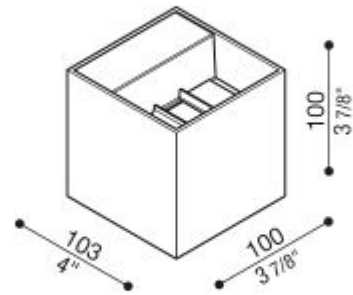

radiantlighting

DODO 100

INDOOR+OUTDOOR+WALL

BY LOMBARDO

PROJECT	
TYPE	
NOTES	

PRODUCT NAME	Dodo 100
DESIGNER	N/A
MANUFACTURER	Lombardo
PRODUCT CODE	48-LL14303W3 (White) 48-LL14303L3 (Light Grey) 48-LL14303D3 (Dark Grey) 48-LL14303Z3 (Gold)
CATEGORY	Indoor + Outdoor + Wall
MATERIAL	Aluminium Polycarbonate diffuser