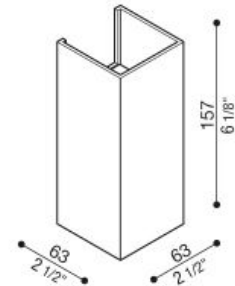

## DODO 60 FULL INDOOR+OUTDOOR+WALL

BY LOMBARDO

<b>PROJECT</b>	
<b>TYPE</b>	
<b>NOTES</b>	

<b>PRODUCT NAME</b>	Dodo 60 Full
<b>DESIGNER</b>	N/A
<b>MANUFACTURER</b>	Lombardo
<b>PRODUCT CODE</b>	48-LL14302W3 (White) 48-LL14302L3 (Light Grey) 48-LL14302D3 (Dark Grey) 48-LL14302Z3 (Gold)
<b>CATEGORY</b>	Indoor + Outdoor + Wall
<b>MATERIAL</b>	Aluminium   Polycarbonate diffuser