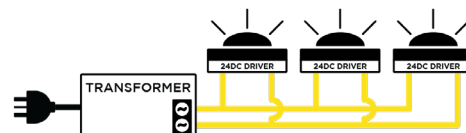

BLACK	128-M1RRABK1530
COPPER	128-M1RRC1530
STAINLESS STEEL	128-M1RRS1530

PARALLEL WIRING AVAILABLE UPON REQUEST

SERIES WIRING

INPUT 240VAC OUTPUT DC Constant Current

PARALLEL WIRING

INPUT 240VAC OUTPUT 12VAC | 24VDC