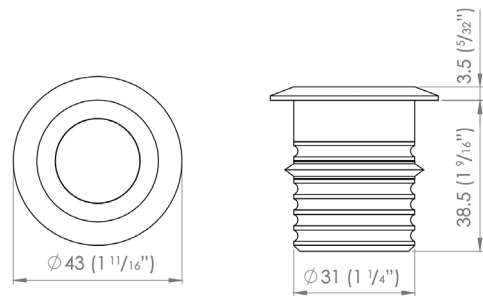

radiantlighting®

MODUX 1 ROUND

By LuxR

WALL + OUTDOOR

The LuxR™ Modux 1 Round recessed luminaire is designed to be mounted either in the ground or on the floor as a low profile uplighter, or in walls or steps to illuminate paths and stairways. It can be installed either outdoors or indoors.

PROJECT

TYPE

NOTES

GENERAL SPECIFICATIONS

LED	1 W
LUMENS	80 Lm
EFFICACY	80 Lm / W
COLOUR TEMPERATURE	2700K 3000K 4000K
MATERIAL	Natural Copper 316 Stainless Steel Powder Coated Aluminium
FINISH	Black, Copper, Stainless Steel
BEAM	15°, 30°, 53°, 50+17°
CRI	90+
IP	68
WARRANTY	10 Years: Copper & Stainless Steel 5 Years: Electronics & Aluminium
ORIGIN	New Zealand

BLACK	128-M1RRABK1530
COPPER	128-M1RRC1530
STAINLESS STEEL	128-M1RRS1530

PARALLEL WIRING AVAILABLE UPON REQUEST

SERIES WIRING

INPUT 240VAC OUTPUT DC Constant Current

PARALLEL WIRING

INPUT 240VAC OUTPUT 12VAC | 24VDC