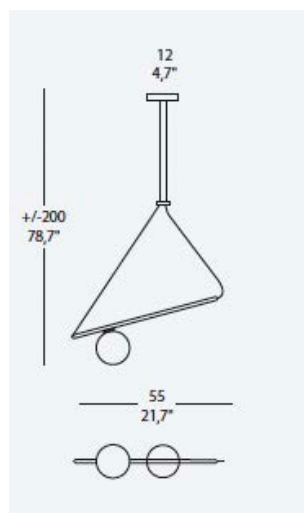

PROJECT	
TYPE	
NOTES	

OUTLIER SO1

Suspension

BY MOROSINI

PRODUCT NAME	Outlier
DESIGNER	Morosini
MANUFACTURER	Morosini
CATEGORY	Suspension
MATERIAL	Aluminium
PRODUCT CODE	45-0670SO06BLLL (White) 45-0670SO33BLLL (Gold)

FINISHES	Brass, Bronze, White
IP	20
DIMENSIONS	See Line Drawing
ORIGIN	Italy
WARRANTY	1 Year
DIMMABLE	No