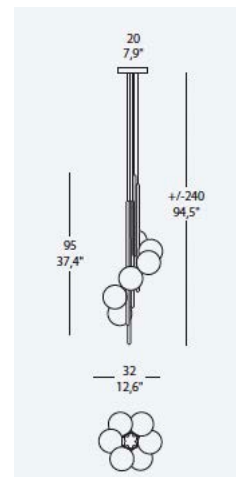

## OUTLIER SO6

Suspension

BY MOROSINI

<b>PRODUCT NAME</b>	Outlier
<b>DESIGNER</b>	Morosini
<b>MANUFACTURER</b>	Morosini
<b>CATEGORY</b>	Suspension
<b>MATERIAL</b>	Aluminium
<b>PRODUCT CODE</b>	45-0673SO06BLLL (White) 45-0673SO33BLLL (Gold)

<b>FINISHES</b>	Brass, Bronze, White
<b>IP</b>	20
<b>DIMENSIONS</b>	See Line Drawing
<b>ORIGIN</b>	Italy
<b>WARRANTY</b>	1 Year
<b>DIMMABLE</b>	No