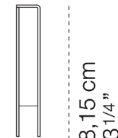

### PROJECT

TYPE

NOTES

11,5 cm  
4 1/2"

1,5 cm  
0 5/8"

8,15 cm  
3 1/4"

### GENERAL SPECIFICATIONS

LED	2 W
LUMENS	150 Lm
EFFICACY	75 Lm / W
COLOUR TEMPERATURE	3000K
MATERIAL	Zamak, Galvanised Sheet Metal, Polycarbonate
FINISH	Black
BEAM	Diffused Lighting
IP	20
INSULATION CLASS	1
WARRANTY	3 Years
WEIGHT	0.33kg
ORIGIN	Italy