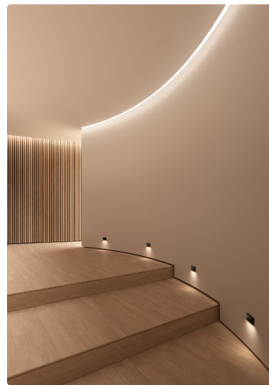

radiantlighting®

ANDA

By CINI&NILS

WALL

Anda combines a modern, slim design with diffuse lighting. It presents itself as a compact solution, perfect both as an indoor steplight and as a wall light, allowing the creation of versatile furnishing compositions. Both models, Anda and Anda Full, have a uniform, modern aesthetic.

PROJECT

TYPE

NOTES

11,5 cm
4 1/2"

1,5 cm
0 5/8"

6,45 cm
2 1/2"

8,15 cm
3 1/4"

GENERAL SPECIFICATIONS

LED	2 W
LUMENS	150 Lm
EFFICACY	75 Lm / W
COLOUR TEMPERATURE	3000K
MATERIAL	Zamak, Galvanised Sheet Metal, Polycarbonate
FINISH	Black
BEAM	Diffused Lighting
IP	20
INSULATION CLASS	1
WARRANTY	3 Years
WEIGHT	0.33kg
ORIGIN	Italy

POWER SPECIFICATIONS

DRIVER	230V Driver
DIMMING	Phase Cut Dimming
VOLTAGE	230V

PRODUCT CODES

BLACK	51-CL15311B3
BLACK / ROSE GOLD	51-CL15311BR3
WHITE	51-CL15311W3