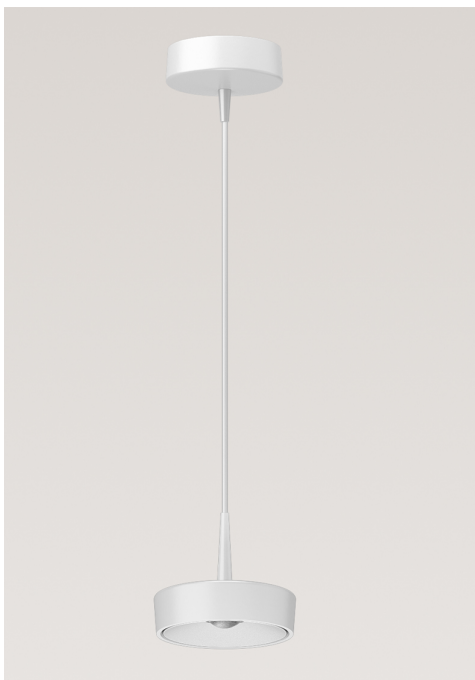

| | |
|----------------|--|
| PROJECT | |
| TYPE | |
| NOTES | |

KIVO 140 SUSPENSION

SUSPENSION

BY RIBAG

| | |
|---------------------|--|
| PRODUCT NAME | Kivo 140 Suspension |
| DESIGNER | Ribag |
| MANUFACTURER | Ribag |
| CATEGORY | Suspension |
| MATERIAL | Aluminium Glass |
| PRODUCT CODE | *Available upon request |
| DIMMABLE | Dimmable versions available upon request |
| WARRANTY | 2 Years |

| | |
|---------------------|---|
| LIGHT SOURCE | LED 12W / 1290 lumens |
| FINISHES |  <p> Housing and shade black RAL 9005 Housing and shade white RAL 9003 Housing grey RAL 9006 and shade natural anodized Shade golden brown anodized Shade champagne anodized Wood shade oak Wood shade black walnut Shade rose gold Shade sand gold </p> |
| IP | 20 |
| DIMENSIONS | Ø 140 x h 43 mm |
| ORIGIN | Switzerland |