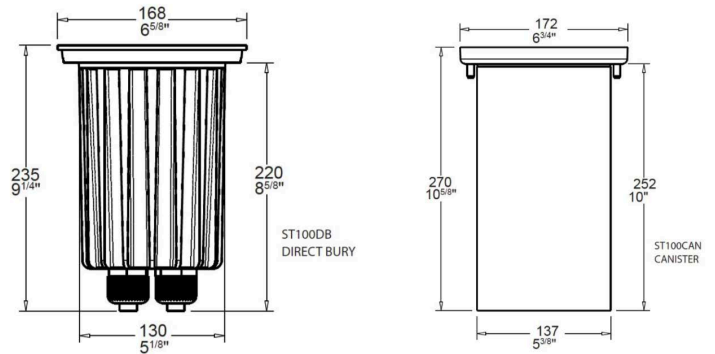

radiantlighting

SAFE TOUCH 100 RGBW IN GROUND & RECESSED

BY HUNZA

PROJECT	
TYPE	
NOTES	

PRODUCT NAME	Safe Touch 100 RGBW
DESIGNER	HUNZA
MANUFACTURER	HUNZA
PRODUCT CODE	73-3828 (Solid Bronze) 73-3829 (Stainless Steel) 73-3830 (Solid Bronze, Retro) 73-3831 (Stainless Steel, Retro) 73-3832 (Solid Bronze, Direct Burial) 73-3823 (Stainless Steel, Direct Burial) 73-3824 (Solid Bronze, Retro, Direct Burial) 73-3825 (Stainless Steel, Retro, Direct Burial)
CATEGORY	Outdoor & Floor
MATERIAL	Solid Bronze or 316 Stainless Steel Flange
BEAM ANGLES	13°, 30°, 50°

LIGHT SOURCE	26W LED
LUMEN OUTPUT	1400 @ 350mA
IP	68 (not for use in pools or ponds)
DIMENSIONS	Ø 168 x 235 (H) mm Ø 172 x 270 (H) mm
FINISHES	Solid Bronze Stainless Steel
ORIGIN	New Zealand
WARRANTY	5 years