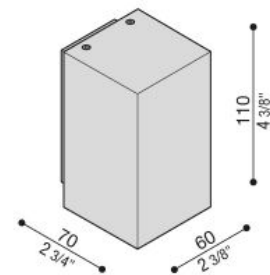

radiantlighting

TREND 60

OUTDOOR + WALL

BY LOMBARDO

PROJECT	
TYPE	
NOTES	

PRODUCT NAME	Trend 60
DESIGNER	Giancarlo Alci
MANUFACTURER	Lombardo
PRODUCT CODE	<table border="0"> <tr><td>3000K</td><td>4000K</td></tr> <tr><td>48-LL1290003 (White)</td><td>48-LL129000N (White)</td></tr> <tr><td>48-LL1290013 (Grey)</td><td>48-LL129001N (Grey)</td></tr> <tr><td>48-LL1290023 (Grey Anthracite)</td><td>48-LL129002N (Grey Anthracite)</td></tr> <tr><td>48-LL1290033 (Corten)</td><td>48-LL129003N (Corten)</td></tr> </table>
CATEGORY	Outdoor + Wall
MATERIAL	Aluminium Body / Transparent Glass

LIGHT SOURCE	LED 3W
LUMEN OUTPUT	500lm
FINISHES	White, Grey RAL 9006, Grey Anthracite 7021, Corten
DIMENSIONS	Refer to Line Drawing
IP	66
ORIGIN	Italy
WARRANTY	3 years