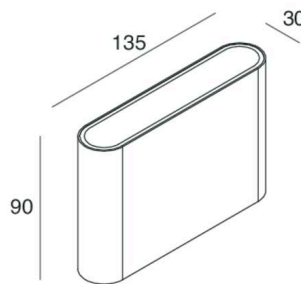

# SOLE

WALL

BY NOVALUX

<b>PROJECT</b>	
<b>TYPE</b>	
<b>NOTES</b>	

<b>PRODUCT NAME</b>	Sole
<b>DESIGNER</b>	Novalux
<b>MANUFACTURER</b>	Novalux
<b>PRODUCT CODE</b>	20-109201.01 (White, 6w) 20-109201.94 (Anthracite Grey, 6w) 20-109202.01 (White, 10w) 20-109202.94 (Anthracite Grey, 10w)
<b>CATEGORY</b>	Suspension
<b>MATERIAL</b>	Aluminium Alloy   Polycarbonate
<b>LIGHT SOURCE</b>	6W LED   10W LED

<b>FINISHES</b>	White   Anthracite grey
<b>IP</b>	65
<b>ORIGIN</b>	Italy
<b>DIMENSIONS</b>	90 (H) x 30 (W) x 135 mm 90 (H) x 30 (W) x 175 mm
<b>WARRANTY</b>	3 years
<b>DIMMABLE</b>	No