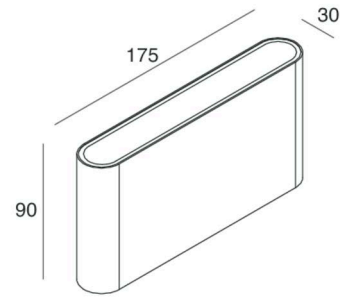

# SOLE

WALL

BY NOVALUX

<b>PROJECT</b>	
<b>TYPE</b>	
<b>NOTES</b>	

<b>PRODUCT NAME</b>	Sole
<b>DESIGNER</b>	Novalux
<b>MANUFACTURER</b>	Novalux
<b>PRODUCT CODE</b>	20-109201.01 (White, 6w) 20-109201.94 (Anthracite Grey, 6w) 20-109202.01 (White, 10w) 20-109202.94 (Anthracite Grey, 10w)
<b>CATEGORY</b>	Suspension
<b>MATERIAL</b>	Aluminium Alloy   Polycarbonate
<b>LIGHT SOURCE</b>	6W LED   10W LED

<b>FINISHES</b>	White   Anthracite grey
<b>IP</b>	65
<b>ORIGIN</b>	Italy
<b>DIMENSIONS</b>	90 (H) x 30 (W) x 135 mm 90 (H) x 30 (W) x 175 mm
<b>WARRANTY</b>	3 years
<b>DIMMABLE</b>	No