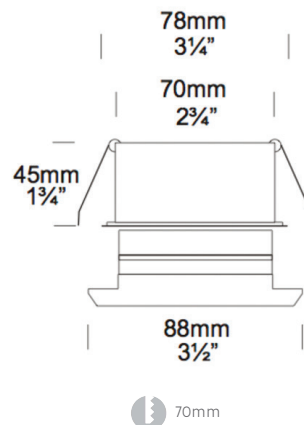

## E-LITE SQUARE

OUTDOOR

BY HUNZA

<b>PRODUCT NAME</b>	E-LITE SQUARE	<b>FINISHES</b>	Black, White, Metallic Silver, Solid Copper, Stainless Steel
<b>DESIGNER</b>	HUNZA	<b>DIMENSIONS</b>	88 (L) x 88 (W) x 90 (H) mm   Cut out: 70mm
<b>MANUFACTURER</b>	HUNZA	<b>IP</b>	X5
<b>PRODUCT CODE</b>	73-493 (Black) 73-494 (White) 73-497 (Metallic Silver) 73-495 (Solid Copper) 73-490 (Stainless Steel)	<b>BEAM ANGLES</b>	15°, 25°, 38°, 60°
<b>CATEGORY</b>	Ceiling & Outdoor	<b>ORIGIN</b>	New Zealand
<b>MATERIAL</b>	Aluminium Powder Coated Solid Copper 316 Stainless Steel	<b>WARRANTY</b>	Electronics = 5 years Flange Cop / SS = 10 years Flange Aluminium = 5 years
<b>LIGHT SOURCE</b>	LED 1 x 7.5W MR16		