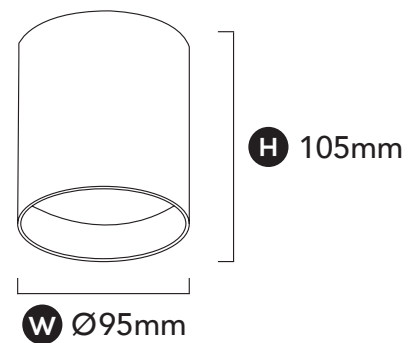

GENERAL SPECIFICATIONS

LED	11W
Lumens	(3000K) 1140 lm (4000K) 1200 lm
Efficacy	Up to 110 lm/W
Colour Temperature	<input type="checkbox"/> 3000K, Warm White <input type="checkbox"/> 4000K, Cool White
Material	Powder Coated Aluminium
Finish	White Black
Beam	60° 40° 20°
CRI	90+
IP	20
Colour Deviation	SDCM ≤2
UGR	<18
Lifetime	>55,000hrs L80 B10
Warranty	5 Years

PROJECT DETAILS

PROJECT:

TYPE:

NOTES:

DIMENSIONS

DRIVER SPECIFICATIONS

Power	300mA 240V Built-In Flicker Free Driver
Dimming	Phase-Cut Dimming
Power Factor	> 0.95

PRODUCT CODES