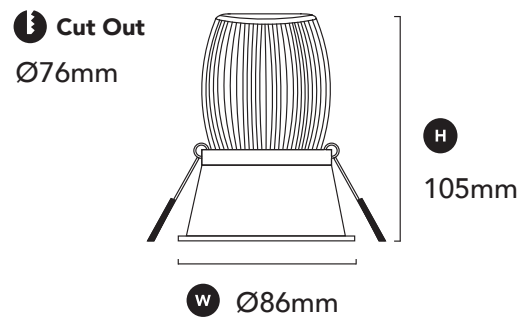

EDGE MINI

Don't let the small size fool you, the EDGE MINI packs a powerful punch! Providing intense illumination with very little energy, ideal for areas with lower ceilings like bathrooms and over vanity mirrors.

LUMINAIRE OPTIONS

LED Options

12W STANDARD	10W
1100 lm (3000K)	800 lm (3000K)
1120 lm (4000K)	840 lm (4000K)

Beam Options

60° STANDARD	36°	24°	15°
---------------------	-----	-----	-----

GENERAL SPECIFICATIONS

Efficacy	Up to 93 lm/W
Colour Temperature	<input type="checkbox"/> 3000K, Warm White <input type="checkbox"/> 4000K, Cool White
Material	Powder Coated Aluminium
Finish	White Black
CRI	92+
IP	44
Colour Deviation	SDCM ≤2
UGR	<19
Lifetime	>55,000hrs L80 B10
Warranty	7 Years

PROJECT DETAILS

PROJECT:

TYPE:

NOTES:

DIMENSIONS

DRIVER SPECIFICATIONS

Dimensions	L 104 x W 43 x H 24 mm
Power	250mA 300mA 240V Remote Flicker Free Dimmable Driver
Dimming	Phase Cut Dimming
Power Factor	> 0.90