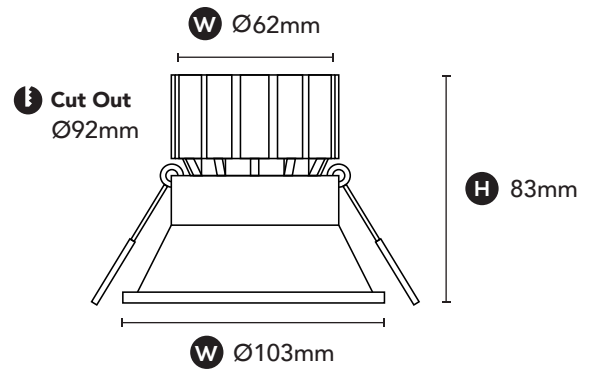

### Beam Options

60° <b>STANDARD</b>	36°	24°	15°
---------------------	-----	-----	-----

## DIMENSIONS

## DRIVER SPECIFICATIONS

Dimensions	L 98 x W 40 x H 22 mm
Power	300mA   240mA   180mA 240V Remote Flicker Free Dimmable Driver
Dimming	Phase Cut Dimming
Power Factor	> 0.90

DALI Dimming Available Upon Request