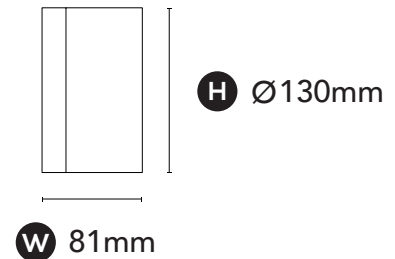

## GENERAL SPECIFICATIONS

LED	2W
Lumens	350 lm
Efficacy	Up to 175 lm/W
Colour Temperature	Switchable Between 2200K, 2700K, 3000K
Material	Powder Coated Aluminium, Glass
Finish	Clear   Smokey Grey   Amber
Beam	Diffused
CRI	90+
IP	65
Lifetime	>55,000hrs L80 B10
Warranty	5 Years

## DIMENSIONS