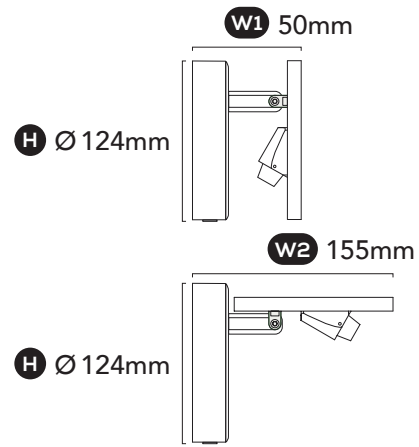

PROJECT DETAILS

PROJECT:

TYPE:

NOTES:

DIMENSIONS

DRIVER SPECIFICATIONS

Power	240V Built-in Dimmable Driver
Dimming	Phase Cut Dimming
Power Factor	> 0.90

PRODUCT CODES