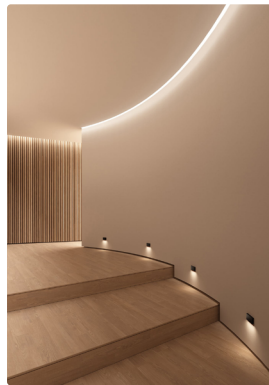

radiantlighting®

ANDA

By CINI&NILS

WALL

Anda combines a modern, slim design with diffuse lighting. It presents itself as a compact solution, perfect both as an indoor steplight and as a wall light, allowing the creation of versatile furnishing compositions. Both models, Anda and Anda Full, have a uniform, modern aesthetic.

PROJECT

TYPE

NOTES

GENERAL SPECIFICATIONS

LED	2 W
LUMENS	150 Lm
EFFICACY	75 Lm / W
COLOUR TEMPERATURE	3000K
MATERIAL	Zamak, Galvanised Sheet Metal, Polycarbonate
FINISH	Black, White, Rose Gold, Gold
BEAM	Diffused Lighting
IP	20
INSULATION CLASS	1
WARRANTY	3 Years
WEIGHT	0.33kg
ORIGIN	Italy