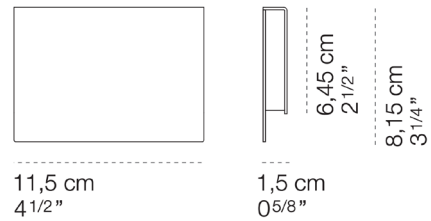

PROJECT

TYPE

NOTES

GENERAL SPECIFICATIONS

LED	2 W
LUMENS	150 Lm
EFFICACY	75 Lm / W
COLOUR TEMPERATURE	3000K
MATERIAL	Zamak, Galvanised Sheet Metal, Polycarbonate
FINISH	Black, White, Rose Gold, Gold
BEAM	Diffused Lighting
IP	20
INSULATION CLASS	1
WARRANTY	3 Years
WEIGHT	0.33kg
ORIGIN	Italy