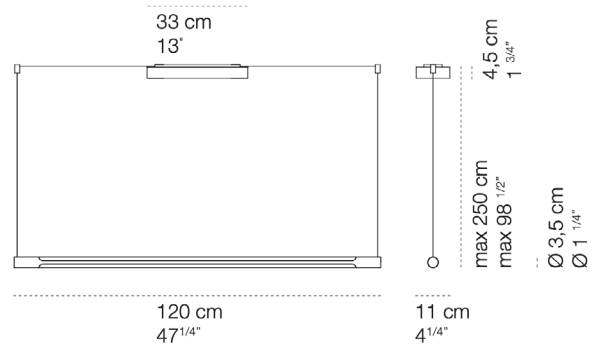

### GENERAL SPECIFICATIONS

|                    |   |
|--------------------|---|
| LED                | 2x 24 W                                 |
| LUMENS             | 2x 2400 Lm                              |
| EFFICACY           | 100 Lm / W                              |
| COLOUR TEMPERATURE | 2700K                                   |
| MATERIAL           | Aluminium,<br>Technopolymers,<br>Steels |
| FINISH             | Matte White, Matte Black                |
| BEAM               | Direct & Indirect Light                 |
| CRI                | 90+                                     |
| IP                 | 20                                      |
| WEIGHT             | 2kg                                     |
| WARRANTY           | XX                                      |
| ORIGIN             | Italy                                   |

### GENERAL SPECIFICATIONS

|                    |                                   |
|--------------------|-----------------------------------|
| LED                | 2x 24 W                           |
| LUMENS             | 2x 2400 Lm                        |
| EFFICACY           | 100 Lm / W                        |
| COLOUR TEMPERATURE | 2700K                             |
| MATERIAL           | Aluminium, Technopolymers, Steels |
| FINISH             | Matte White, Matte Black          |
| BEAM               | Direct & Indirect Light           |
| CRI                | 90+                               |
| IP                 | 20                                |
| WEIGHT             | 2kg                               |
| WARRANTY           | XX                                |
| ORIGIN             | Italy                             |