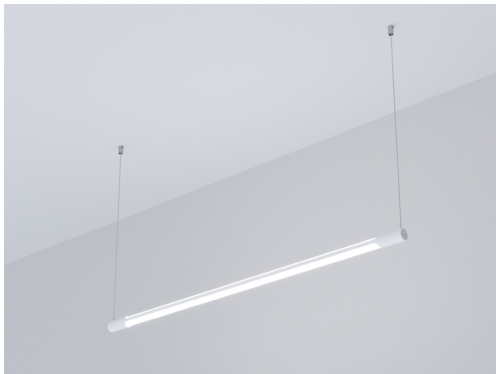

## STILO SOSPEO REMOTE DRIVER

By CINI&NILS

**SUSPENSION**

Indoor pendant lamp with diffused light, bi-emission and dimmable via traditional, voice and Casambi controls, also available in a cable-mounted version. The rose can be positioned as desired near the lamp, the regulators allow horizontal or inclined installation.

### GENERAL SPECIFICATIONS

|                    |   |
|--------------------|---|
| LED                | 2x 24 W                                 |
| LUMENS             | 2x 2400 Lm                              |
| EFFICACY           | 100 Lm / W                              |
| COLOUR TEMPERATURE | 2700K                                   |
| MATERIAL           | Aluminium,<br>Technopolymers,<br>Steels |
| FINISH             | Matte White, Matte Black                |
| BEAM               | Direct & Indirect Light                 |
| CRI                | 90+                                     |
| IP                 | 20                                      |
| WEIGHT             | 2kg                                     |
| WARRANTY           | XX                                      |
| ORIGIN             | Italy                                   |

## STILO SOSPEO

By CINI&NILS

SUSPENSION

Indoor pendant lamp with diffused light, bi-emission and dimmable via traditional, voice and Casambi controls, also available in a cable-mounted version. The rose can be positioned as desired near the lamp, the regulators allow horizontal or inclined installation.