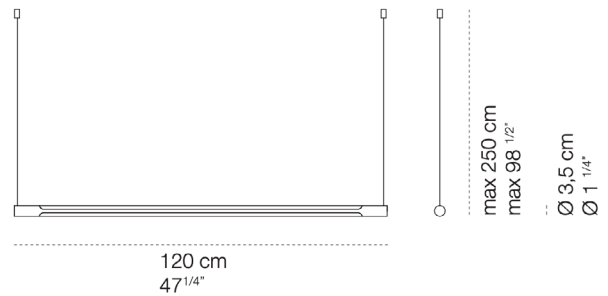

### GENERAL SPECIFICATIONS

|                    |   |
|--------------------|---|
| LED                | 2x 24 W                                 |
| LUMENS             | 2x 2400 Lm                              |
| EFFICACY           | 100 Lm / W                              |
| COLOUR TEMPERATURE | 2700K                                   |
| MATERIAL           | Aluminium,<br>Technopolymers,<br>Steels |
| FINISH             | Matte White, Matte Black                |
| BEAM               | Direct & Indirect Light                 |
| CRI                | 90+                                     |
| IP                 | 20                                      |
| WEIGHT             | 2kg                                     |
| WARRANTY           | XX                                      |
| ORIGIN             | Italy                                   |