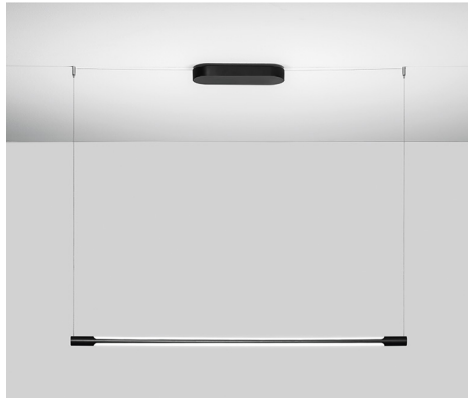

radiantlighting®

STILO SOSPEO

By CINI&NILS

SUSPENSION

Indoor pendant lamp with diffused light, bi-emission and dimmable via traditional, voice and Casambi controls, also available in a cable-mounted version. The rose can be positioned as desired near the lamp, the regulators allow horizontal or inclined installation.

PROJECT

TYPE

NOTES

GENERAL SPECIFICATIONS

LED	2x 24 W
LUMENS	2x 2400 Lm
EFFICACY	100 Lm / W
COLOUR TEMPERATURE	2700K
MATERIAL	Aluminium, Technopolymers, Steels
FINISH	Matte White, Matte Black
BEAM	Direct & Indirect Light
CRI	90+
IP	20
WEIGHT	2kg
WARRANTY	XX
ORIGIN	Italy

POWER SPECIFICATIONS

DRIVER	240V Built-In Driver
DIMMING	Phase Cut Dimming
VOLTAGE	240V

PRODUCT CODES

MATTE WHITE	51-ACCNSTL.01670
MATTE BLACK	51-ACCNSTL.01671