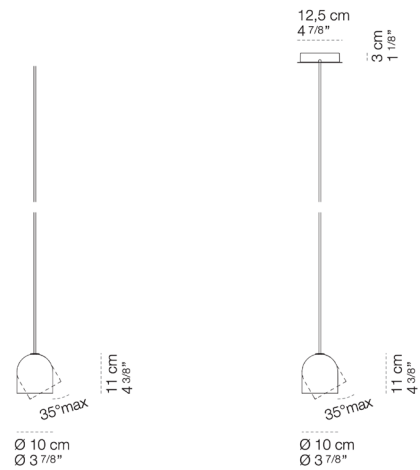

PROJECT

TYPE

NOTES

GENERAL SPECIFICATIONS

LED	4 W E14
LUMENS	470 Lm
EFFICACY	117,5 Lm / W
COLOUR TEMPERATURE	3000K / 4000K
MATERIAL	Aluminium
FINISH	Black, White
BEAM	Diffused Light
CRI	90+
IP	20
COLOUR DEVIATION	SDCM ≤ 2
WEIGHT	0.2kg
WARRANTY	xx
ORIGIN	Italy