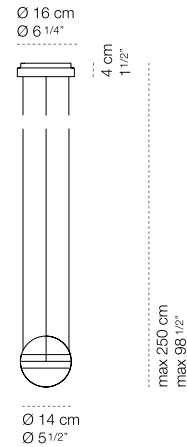

### GENERAL SPECIFICATIONS

LED	18 W
LUMENS	2200 Lm
EFFICACY	122 Lm / W
COLOUR TEMPERATURE	2700K
MATERIAL	Technopolymers, Aluminium, Steel
FINISH	White, Gold, Silver
BEAM	Indirect
CRI	92+
IP	20
WEIGHT	1.7kg
WARRANTY	3 Years
ORIGIN	Italy