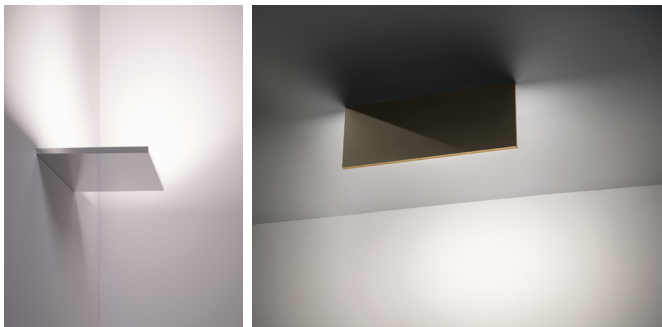

## SOTTILE 380

By CINI&NILS

WALL

Sottile, the wall and ceiling light that illuminates the home with style. With a thickness of only 8 mm and a milled aluminium body, Sottile is the perfect solution for those looking for a minimalist design without compromising on the quality of light.

### GENERAL SPECIFICATIONS

LED	25 W
LUMENS	2000 Lm
EFFICACY	80 Lm / W
COLOUR TEMPERATURE	3000K
MATERIAL	Aluminium PMMA
FINISH	Black, White, Gold
BEAM	Indirect and asymmetrical light
CRI	90+
IP	20
WARRANTY	3 Years
ORIGIN	Italy

## SOTTILE 750

By CINI&NILS

WALL

Sottile, the wall and ceiling light that illuminates the home with style. With a thickness of only 8 mm and a milled aluminium body, Sottile is the perfect solution for those looking for a minimalist design without compromising on the quality of light.