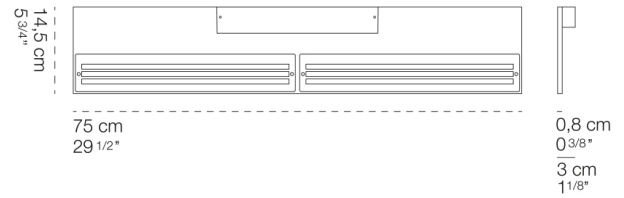

radiantlighting®

SOTTILE 750

By CINI&NILS

WALL

Sottile, the wall and ceiling light that illuminates the home with style. With a thickness of only 8 mm and a milled aluminium body, Sottile is the perfect solution for those looking for a minimalist design without compromising on the quality of light.

PROJECT

TYPE

NOTES

GENERAL SPECIFICATIONS

LED	50 W
LUMENS	4000 Lm
EFFICACY	80 Lm / W
COLOUR TEMPERATURE	3000K
MATERIAL	Aluminium PMMA
FINISH	Black, White, Gold
BEAM	Indirect and asymmetrical light
CRI	90+
IP	20
WARRANTY	3 Years
ORIGIN	Italy

POWER SPECIFICATIONS

POWER SUPPLY	Dimmable Electronic Integrated
DIMMING	Phase Cut Dimming
VOLTAGE	230V

PRODUCT CODES

BLACK	51-CL15101B3
WHITE	51-CL15101W3
GOLD	51-CL15101Z3