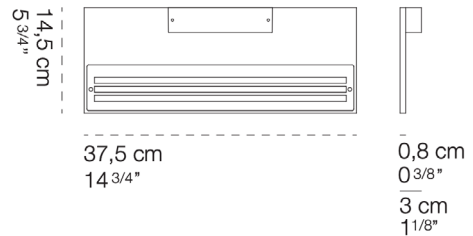

### GENERAL SPECIFICATIONS

LED	25 W
LUMENS	2000 Lm
EFFICACY	80 Lm / W
COLOUR TEMPERATURE	3000K
MATERIAL	Aluminium PMMA
FINISH	Black, White, Gold
BEAM	Indirect and asymmetrical light
CRI	90+
IP	20
WARRANTY	3 Years
ORIGIN	Italy