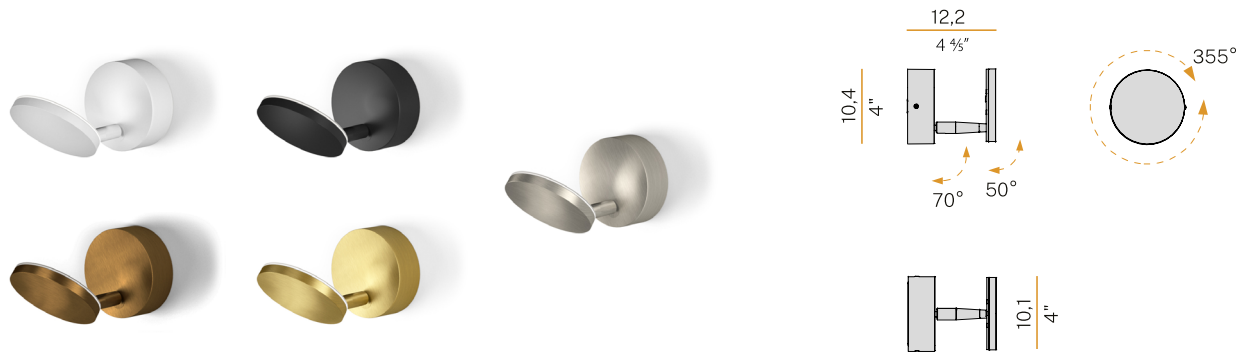

radiantlighting®

BELLA SURFACE MOUNTED

By PANZERI

TABLE

Diffuser in acrylic material with luminous perimeter. Decentralized conical arm, adjustable head and technology Step DIM with 5 intensity of light settings characterize the table and wall versions, the latter also with a joint at the base, for a higher positioning flexibility.

PROJECT

TYPE

NOTES

GENERAL SPECIFICATIONS

LED	5 W
LUMENS	388 Lm
EFFICACY	78 Lm / W
COLOUR TEMPERATURE	2700K
MATERIAL	Galvanized Sheet Metal, Die-Cast Aluminium, Polyacrylic Paint, Acrylic Diffuser
FINISH	White, Black, Bronze, Brass, Titanium
CRI	90+
IP	20
COLOUR DEVIATION	SDCM ≤3
WEIGHT	0.56 kg
ORIGIN	Italy

BELLA RECESSED

By PANZERI

TABLE

Diffuser in acrylic material with luminous perimeter. Decentralized conical arm, adjustable head and technology Step DIM with 5 intensity of light settings characterize the table and wall versions, the latter also with a joint at the base, for a higher positioning flexibility.