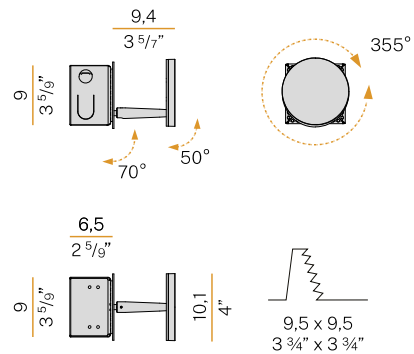

PROJECT

TYPE

NOTES

GENERAL SPECIFICATIONS

LED	5 W
LUMENS	388 Lm
EFFICACY	78 Lm / W
COLOUR TEMPERATURE	2700K
MATERIAL	Galvanized Sheet Metal, Die-Cast Aluminium, Polyacrylic Paint, Acrylic Diffuser
FINISH	White, Black, Bronze, Brass, Titanium
CRI	90+
IP	20
COLOUR DEVIATION	SDCM ≤3
WEIGHT	0.56 kg
ORIGIN	Italy

BELLA RECESSED

By PANZERI

TABLE

Diffuser in acrylic material with luminous perimeter. Decentralized conical arm, adjustable head and technology Step DIM with 5 intensity of light settings characterize the table and wall versions, the latter also with a joint at the base, for a higher positioning flexibility.