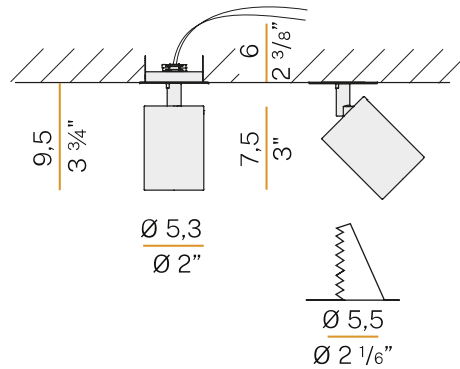

## CARL ADJUSTABLE Ø5.3CM

By PANZERI

CEILING

Lighting fitting that combines a pair of Carl adjustable projectors, to create multiple plays of light in the interior space. To install ceiling or wall mount, it complements the Carl family also thanks to the available finishes in white, black, bronze, mat brass and bronze.

### GENERAL SPECIFICATIONS

LED	18 W
LUMENS	1436 Lm
EFFICACY	80 Lm / W
COLOUR TEMPERATURE	3000K
MATERIAL	Die-Cast Aluminium, Polyacrylic Paint, Textured Glass Screens
FINISH	White, Black, Bronze, Brass, Titanium
CRI	90+
BEAM ANGLE	30°
IP	20
UGR	< 16
WEIGHT	0.29 kg
ORIGIN	Italy