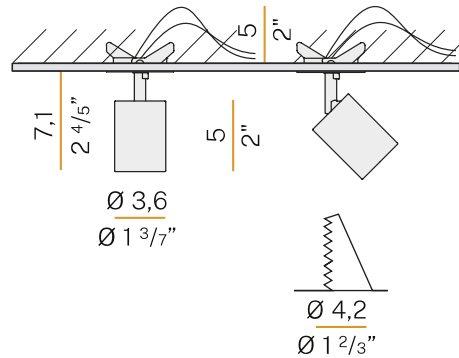

## CARL ADJUSTABLE Ø3.6CM

By PANZERI

CEILING

Lighting fitting that combines a pair of Carl adjustable projectors, to create multiple plays of light in the interior space. To install ceiling or wall mount, it complements the Carl family also thanks to the available finishes in white, black, bronze, mat brass and bronze.

### GENERAL SPECIFICATIONS

LED	6.5 W
LUMENS	425 Lm
EFFICACY	71 Lm / W
COLOUR TEMPERATURE	3000K
MATERIAL	Die-Cast Aluminium, Polyacrylic Paint, Textured Glass Screens
FINISH	White, Black, Bronze, Brass, Titanium
CRI	90+
BEAM ANGLE	34°
IP	20
UGR	< 12
WEIGHT	0.11 kg
ORIGIN	Italy