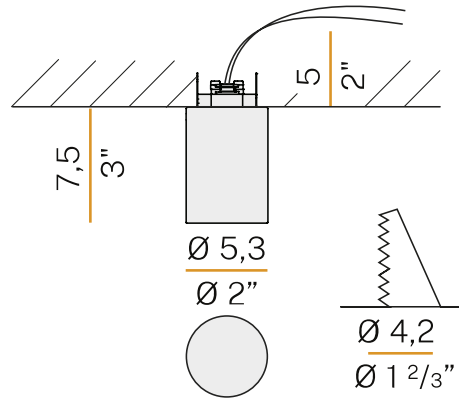

PROJECT

TYPE

NOTES

GENERAL SPECIFICATIONS

LED	12 W
LUMENS	1050 Lm
EFFICACY	88 Lm / W
COLOUR TEMPERATURE	3000K
MATERIAL	Die-Cast Aluminium, Polyacrylic Paint, Textured Glass Screens
FINISH	White, Black, Bronze, Brass, Titanium
CRI	90+
BEAM ANGLE	30°
IP	20
UGR	< 16
WEIGHT	0.27 kg
ORIGIN	Italy

POWER SPECIFICATIONS

DRIVER	220-240V AC 50/60Hz Integrated
--------	--------------------------------

PRODUCT CODES

WHITE	51-X12201.008
BLACK	51-X12202.008
BRONZE	51-X12217.008
BRASS	51-X12219.008
TITANIUM	51-X12230.008