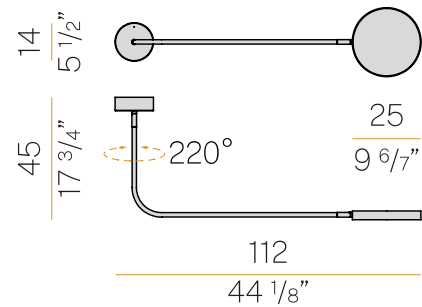

### GENERAL SPECIFICATIONS

<b>LED</b>	18 W
<b>LUMENS</b>	1931 Lm
<b>EFFICACY</b>	107 Lm / W
<b>COLOUR TEMPERATURE</b>	2700K
<b>MATERIAL</b>	Aluminium, Polyacrylic Paint, Opal Polycarbonate Diffuser
<b>FINISH</b>	Champagne, Black, White, Bronze
<b>CRI</b>	90+
<b>IP</b>	40
<b>SDCM</b>	≤3
<b>WEIGHT</b>	2.99 kg
<b>ORIGIN</b>	Italy