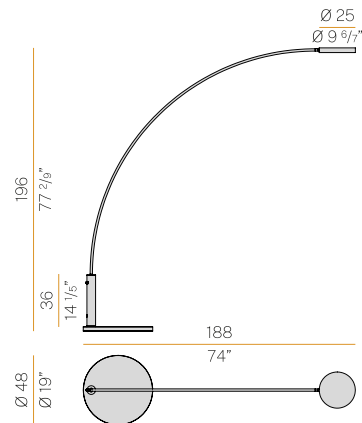

PROJECT

TYPE

NOTES

GENERAL SPECIFICATIONS

LED	18 W
LUMENS	1931 Lm
EFFICACY	107 Lm / W
COLOUR TEMPERATURE	2700K
MATERIAL	Travertine, Steel, Aluminium, Opal Polycarbonate Diffuser.
FINISH	White, Bronze
CRI	90+
IP	40
SDCM	≤3
WEIGHT	17.0 kg
ORIGIN	Italy

LED	18 W
LUMENS	1931 Lm
EFFICACY	107 Lm / W
COLOUR TEMPERATURE	2700K
MATERIAL	White Marquina Black Marble, Steel, Aluminium, Opal Polycarbonate Diffuser.
FINISH	Champagne, Black, Bronze
CRI	90+
IP	40
SDCM	≤3
WEIGHT	17.0 kg
ORIGIN	Italy