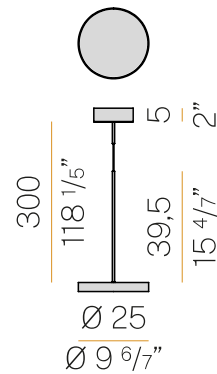

PROJECT

TYPE

NOTES

GENERAL SPECIFICATIONS

LED	18 W
LUMENS	1931 Lm
EFFICACY	107 Lm / W
COLOUR TEMPERATURE	2700K
MATERIAL	Aluminium, Polyacrylic Paint, Opal Polycarbonate Diffuser
FINISH	Champagne, Black, White, Bronze
CRI	90+
IP	40
SDCM	≤3
WEIGHT	1.98 kg
ORIGIN	Italy

POWER SPECIFICATIONS

DRIVER	220-240V AC 50/60Hz Integrated
--------	--------------------------------

PRODUCT CODES

WHITE	51-L04828.000
BLACK	51-L04806.000
CHAMPAGNE	51-L04805.000
BRONZE	51-L04817.000