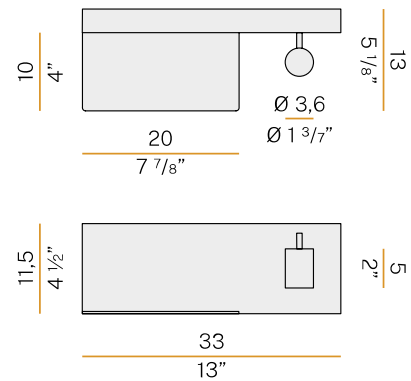

PROJECT

TYPE

NOTES

GENERAL SPECIFICATIONS

LED	18 W
LUMENS	797 Lm
EFFICACY	44 Lm / W
COLOUR TEMPERATURE	2700K
MATERIAL	Pickled Sheet Metal, Extruded Aluminium, Polyacrylic Paint,
FINISH	White, Black, Bronze, Brass, Titanium
CRI	90+
IP	20
WEIGHT	1.25 kg
ORIGIN	Italy

radiantlighting®

JAY RIGHT

By PANZERI

WALL

Wall mount fitting for bedrooms with indirect diffused light and adjustable reading light, in warm white. Available in two mirrored version for positioning on left-hand side and right-hand side of the bed, it showcases a shelf with a USB power outlet for charging batteries of electronic devices such as smartphones.