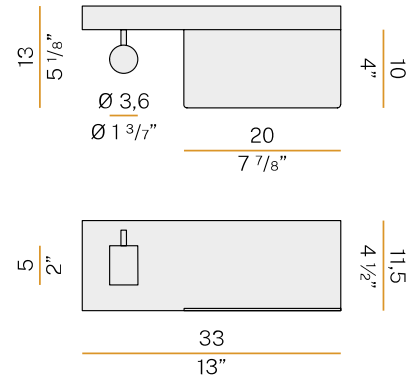

radiantlighting®

JAY LEFT

By PANZERI

WALL

Wall mount fitting for bedrooms with indirect diffused light and adjustable reading light, in warm white. Available in two mirrored version for positioning on left-hand side and right-hand side of the bed, it showcases a shelf with a USB power outlet for charging batteries of electronic devices such as smartphones.

PROJECT

TYPE

NOTES

GENERAL SPECIFICATIONS

LED	18 W
LUMENS	797 Lm
EFFICACY	44 Lm / W
COLOUR TEMPERATURE	2700K
MATERIAL	Pickled Sheet Metal, Extruded Aluminium, Polyacrylic Paint,
FINISH	White, Black, Bronze, Brass, Titanium
CRI	90+
IP	20
WEIGHT	1.25 kg
ORIGIN	Italy