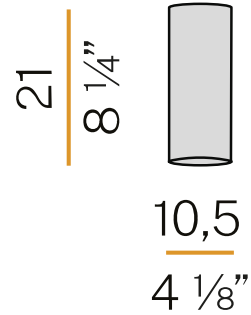

### GENERAL SPECIFICATIONS

LED	15 W
LUMENS	1022 Lm
EFFICACY	68 Lm / W
COLOUR TEMPERATURE	3000K
MATERIAL	Pickled Sheet Metal, Extruded Aluminium, Polyacrylic Paint, Frosted Glass Diffuser
FINISH	White, Bronze, Brass
CRI	90+
IP	40
COLOUR DEVIATION	SDCM $\leq 3$
WEIGHT	0.77 kg
ORIGIN	Italy