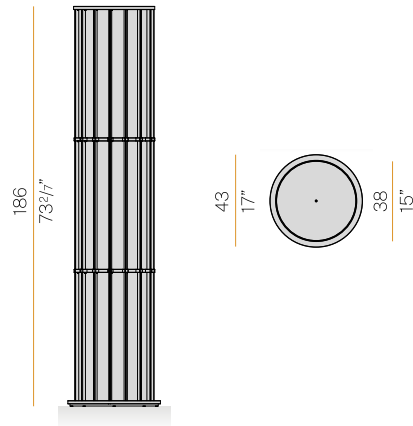

radiantlighting®

ROMA 186cm

By PANZERI

FLOOR

A family of products that represents a prestigious blend of classicism and modernity. The clever combination of shapes that evoke the past, refined materials and contemporary technology creates a timeless product that enhances the texture of cathedral glass through soft, diffused light. Roma becomes the absolute protagonist of the room.

PROJECT

TYPE

NOTES

GENERAL SPECIFICATIONS

LED	70 W
LUMENS	5400 Lm
EFFICACY	77 Lm / W
COLOUR TEMPERATURE	2700K
MATERIAL	Aluminium, Polyacrylic Paint, Glass Diffuser
FINISH	Bronze
BEAM	Diffused
CRI	90+
IP	20
SDCM	≤3
WEIGHT	56.00 kg
ORIGIN	Italy

POWER SPECIFICATIONS

DRIVER	220-240V AC 50/60Hz Integrated
--------	--------------------------------

PRODUCT CODES

BRONZE	51-T14817.185
--------	---------------

radiantlighting®

ROMA 197cm

By PANZERI

FLOOR

PROJECT

TYPE

NOTES

GENERAL SPECIFICATIONS

LED	70 W
LUMENS	5400 Lm
EFFICACY	77 Lm / W
COLOUR TEMPERATURE	2700K
MATERIAL	Aluminium, Polyacrylic Paint, Glass Diffuser
FINISH	Bronze
BEAM	Diffused
CRI	90+
IP	20
SDCM	≤3
WEIGHT	72.45 kg
ORIGIN	Italy