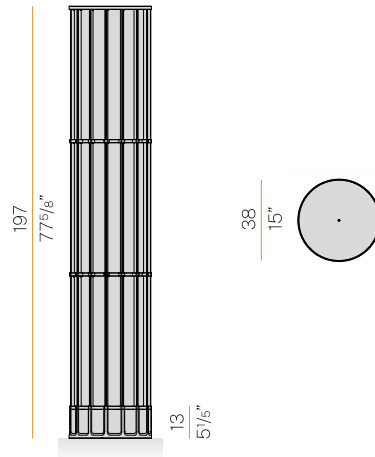

PROJECT

TYPE

NOTES

GENERAL SPECIFICATIONS

LED	70 W
LUMENS	5400 Lm
EFFICACY	77 Lm / W
COLOUR TEMPERATURE	2700K
MATERIAL	Aluminium, Polyacrylic Paint, Glass Diffuser
FINISH	Bronze
BEAM	Diffused
CRI	90+
IP	20
SDCM	≤3
WEIGHT	56.00 kg
ORIGIN	Italy

POWER SPECIFICATIONS

DRIVER	220-240V AC 50/60Hz Integrated
--------	--------------------------------

PRODUCT CODES

BRONZE	51-T14817.185
--------	---------------

radiantlighting®

ROMA 197cm

By PANZERI

FLOOR

PROJECT

TYPE

NOTES

GENERAL SPECIFICATIONS

LED	70 W
LUMENS	5400 Lm
EFFICACY	77 Lm / W
COLOUR TEMPERATURE	2700K
MATERIAL	Aluminium, Polyacrylic Paint, Glass Diffuser
FINISH	Bronze
BEAM	Diffused
CRI	90+
IP	20
SDCM	≤3
WEIGHT	72.45 kg
ORIGIN	Italy