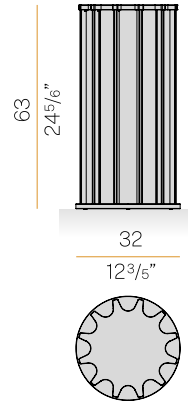

PROJECT

TYPE

NOTES

GENERAL SPECIFICATIONS

LED	36 W
LUMENS	2800 Lm
EFFICACY	78 Lm / W
COLOUR TEMPERATURE	2700K
MATERIAL	Aluminium, Polyacrylic Paint, Glass Diffuser
FINISH	Bronze
BEAM	Diffused
CRI	90+
IP	20
SDCM	≤3
ORIGIN	Italy