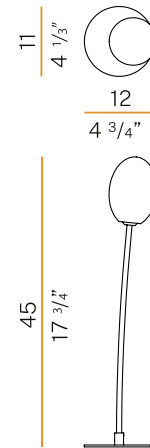

radiantlighting®

RORIS

By PANZERI

FLOOR

Table light fixture for indoor installation, with diffused emission. Steel base, aluminum stem with polyacrylic paint finish in black and satin brass. Blown glass diffuser with diffusing finish. Cable with switch. Polyacrylic paint in mat black or mat brass color. Max 4W G9. G9 2700K LED sources with dimming option included.

PROJECT

TYPE

NOTES

GENERAL SPECIFICATIONS

LED	3 W
LUMENS	160 Lm
EFFICACY	53.33 Lm / W
COLOUR TEMPERATURE	2700K
MATERIAL	Steel Base, Aluminium Stem, Polyacrylic Paint Finish, Blown Glass Diffuser.
FINISH	Black, Brass
CRI	80+
IP	20
SDCM	≤6
WEIGHT	0.48 kg
ORIGIN	Italy