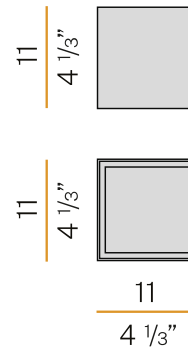

GENERAL SPECIFICATIONS

LED	15 W
LUMENS	956 Lm
EFFICACY	64 Lm / W
COLOUR TEMPERATURE	3000K
MATERIAL	Pickled Sheet Metal, Extruded Aluminium, Polyacrylic Paint, Frosted Glass Diffuser
FINISH	White, Black, Bronze, Brass
CRI	90+
IP	40
COLOUR DEVIATION	SDCM ≤ 3
WEIGHT	1.32 kg
ORIGIN	Italy

GENERAL SPECIFICATIONS

LED	10 W
LUMENS	595 Lm
EFFICACY	60 Lm / W
COLOUR TEMPERATURE	3000K
MATERIAL	Pickled Sheet Metal, Extruded Aluminium, Polyacrylic Paint, Frosted Glass Diffuser
FINISH	White, Black, Bronze, Brass
CRI	90+
IP	40
COLOUR DEVIATION	SDCM ≤ 3
WEIGHT	0.51 kg
ORIGIN	Italy