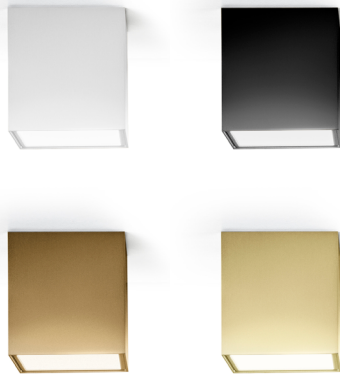

radiantlighting®

THREE 15

By PANZERI

CEILING

LED suspension and ceiling lamp in squared aluminium tube.
White, black, bronze, mat brass or gold leaf.

PROJECT

TYPE

NOTES

GENERAL SPECIFICATIONS

LED	15 W
LUMENS	956 Lm
EFFICACY	64 Lm / W
COLOUR TEMPERATURE	3000K
MATERIAL	Pickled Sheet Metal, Extruded Aluminium, Polyacrylic Paint, Frosted Glass Diffuser
FINISH	White, Black, Bronze, Brass
CRI	90+
IP	40
COLOUR DEVIATION	SDCM ≤ 3
WEIGHT	1.32 kg
ORIGIN	Italy

radiantlighting®

THREE 10

By PANZERI

CEILING

LED suspension and ceiling lamp in squared aluminium tube.
White, black, bronze, mat brass or gold leaf.

PROJECT

TYPE

NOTES

GENERAL SPECIFICATIONS

LED	10 W
LUMENS	595 Lm
EFFICACY	60 Lm / W
COLOUR TEMPERATURE	3000K
MATERIAL	Pickled Sheet Metal, Extruded Aluminium, Polyacrylic Paint, Frosted Glass Diffuser
FINISH	White, Black, Bronze, Brass
CRI	90+
IP	40
COLOUR DEVIATION	SDCM ≤ 3
WEIGHT	0.51 kg
ORIGIN	Italy