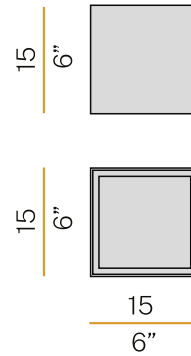

GENERAL SPECIFICATIONS

LED	15 W
LUMENS	956 Lm
EFFICACY	64 Lm / W
COLOUR TEMPERATURE	3000K
MATERIAL	Pickled Sheet Metal, Extruded Aluminium, Polyacrylic Paint, Frosted Glass Diffuser
FINISH	White, Black, Bronze, Brass
CRI	90+
IP	40
COLOUR DEVIATION	SDCM ≤ 3
WEIGHT	1.32 kg
ORIGIN	Italy

GENERAL SPECIFICATIONS

LED	10 W
LUMENS	595 Lm
EFFICACY	60 Lm / W
COLOUR TEMPERATURE	3000K
MATERIAL	Pickled Sheet Metal, Extruded Aluminium, Polyacrylic Paint, Frosted Glass Diffuser
FINISH	White, Black, Bronze, Brass
CRI	90+
IP	40
COLOUR DEVIATION	SDCM ≤ 3
WEIGHT	0.51 kg
ORIGIN	Italy