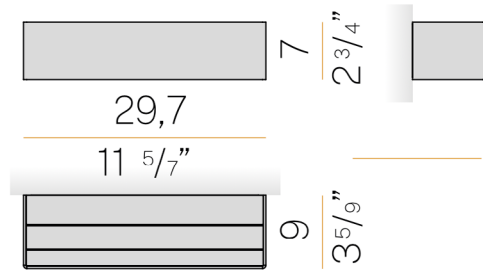

LED	10 W
LUMENS	677 Lm
EFFICACY	67.7 Lm / W
COLOUR TEMPERATURE	3000K
MATERIAL	Extruded Aluminium, Pickled Sheet Metal, Polyacrylic Paint, Opal Polycarbonate Diffuser
FINISH	White, Black, Bronze, Matte Brass, Titanium
BEAM	Diffused
CRI	90+
IP	40
COLOUR DEVIATION	SDCM ≤ 3
WEIGHT	0.7 kg
WARRANTY	3 Years
ORIGIN	Italy

PROJECT

TYPE

NOTES

GENERAL SPECIFICATIONS

LED	20 W
LUMENS	1354 Lm
EFFICACY	67.7 Lm / W
COLOUR TEMPERATURE	3000K
MATERIAL	Extruded Aluminium, Pickled Sheet Metal, Polyacrylic Paint, Opal Polycarbonate Diffuser
FINISH	White, Black, Bronze, Matte Brass, Titanium
BEAM	Diffused
CRI	90+
IP	40
COLOUR DEVIATION	SDCM \leq 3
WEIGHT	1.2 kg
WARRANTY	3 Years
ORIGIN	Italy

PROJECT

TYPE

NOTES

GENERAL SPECIFICATIONS

LED	26 W
LUMENS	2031 Lm
EFFICACY	78.12 Lm / W
COLOUR TEMPERATURE	3000K
MATERIAL	Extruded Aluminium, Pickled Sheet Metal, Polyacrylic Paint, Opal Polycarbonate Diffuser
FINISH	White, Black, Bronze, Matte Brass, Titanium
BEAM	Diffused
CRI	90+
IP	40
COLOUR DEVIATION	SDCM ≤ 3
WEIGHT	1.7 kg
WARRANTY	3 Years
ORIGIN	Italy

PROJECT

TYPE

NOTES

GENERAL SPECIFICATIONS

LED	35 W
LUMENS	2708 Lm
EFFICACY	77.37 Lm / W
COLOUR TEMPERATURE	3000K
MATERIAL	Extruded Aluminium, Pickled Sheet Metal, Polyacrylic Paint, Opal Polycarbonate Diffuser
FINISH	White, Black, Bronze, Matte Brass, Titanium
BEAM	Diffused
CRI	90+
IP	40
COLOUR DEVIATION	SDCM ≤ 3
WEIGHT	2.1 kg
WARRANTY	3 Years
ORIGIN	Italy