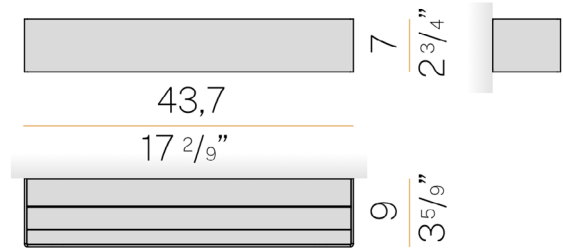

LED	10 W
LUMENS	677 Lm
EFFICACY	67.7 Lm / W
COLOUR TEMPERATURE	3000K
MATERIAL	Extruded Aluminium, Pickled Sheet Metal, Polyacrylic Paint, Opal Polycarbonate Diffuser
FINISH	White, Black, Bronze, Matte Brass, Titanium
BEAM	Diffused
CRI	90+
IP	40
COLOUR DEVIATION	SDCM ≤ 3
WEIGHT	0.7 kg
WARRANTY	3 Years
ORIGIN	Italy

PROJECT

TYPE

NOTES

GENERAL SPECIFICATIONS

LED	20 W
LUMENS	1354 Lm
EFFICACY	67.7 Lm / W
COLOUR TEMPERATURE	3000K
MATERIAL	Extruded Aluminium, Pickled Sheet Metal, Polyacrylic Paint, Opal Polycarbonate Diffuser
FINISH	White, Black, Bronze, Matte Brass, Titanium
BEAM	Diffused
CRI	90+
IP	40
COLOUR DEVIATION	SDCM \leq 3
WEIGHT	1.2 kg
WARRANTY	3 Years
ORIGIN	Italy

PROJECT

TYPE

NOTES

GENERAL SPECIFICATIONS

LED	26 W
LUMENS	2031 Lm
EFFICACY	78.12 Lm / W
COLOUR TEMPERATURE	3000K
MATERIAL	Extruded Aluminium, Pickled Sheet Metal, Polyacrylic Paint, Opal Polycarbonate Diffuser
FINISH	White, Black, Bronze, Matte Brass, Titanium
BEAM	Diffused
CRI	90+
IP	40
COLOUR DEVIATION	SDCM ≤ 3
WEIGHT	1.7 kg
WARRANTY	3 Years
ORIGIN	Italy

PROJECT

TYPE

NOTES

GENERAL SPECIFICATIONS

LED	35 W
LUMENS	2708 Lm
EFFICACY	77.37 Lm / W
COLOUR TEMPERATURE	3000K
MATERIAL	Extruded Aluminium, Pickled Sheet Metal, Polyacrylic Paint, Opal Polycarbonate Diffuser
FINISH	White, Black, Bronze, Matte Brass, Titanium
BEAM	Diffused
CRI	90+
IP	40
COLOUR DEVIATION	SDCM ≤ 3
WEIGHT	2.1 kg
WARRANTY	3 Years
ORIGIN	Italy