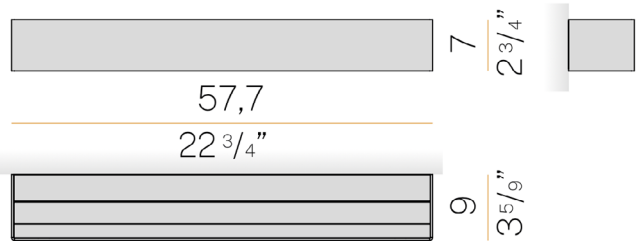

PROJECT

TYPE

NOTES

GENERAL SPECIFICATIONS

LED	20 W
LUMENS	1354 Lm
EFFICACY	67.7 Lm / W
COLOUR TEMPERATURE	3000K
MATERIAL	Extruded Aluminium, Pickled Sheet Metal, Polyacrylic Paint, Opal Polycarbonate Diffuser
FINISH	White, Black, Bronze, Matte Brass, Titanium
BEAM	Diffused
CRI	90+
IP	40
COLOUR DEVIATION	SDCM \leq 3
WEIGHT	1.2 kg
WARRANTY	3 Years
ORIGIN	Italy

PROJECT

TYPE

NOTES

GENERAL SPECIFICATIONS

LED	26 W
LUMENS	2031 Lm
EFFICACY	78.12 Lm / W
COLOUR TEMPERATURE	3000K
MATERIAL	Extruded Aluminium, Pickled Sheet Metal, Polyacrylic Paint, Opal Polycarbonate Diffuser
FINISH	White, Black, Bronze, Matte Brass, Titanium
BEAM	Diffused
CRI	90+
IP	40
COLOUR DEVIATION	SDCM ≤ 3
WEIGHT	1.7 kg
WARRANTY	3 Years
ORIGIN	Italy

PROJECT

TYPE

NOTES

GENERAL SPECIFICATIONS

LED	35 W
LUMENS	2708 Lm
EFFICACY	77.37 Lm / W
COLOUR TEMPERATURE	3000K
MATERIAL	Extruded Aluminium, Pickled Sheet Metal, Polyacrylic Paint, Opal Polycarbonate Diffuser
FINISH	White, Black, Bronze, Matte Brass, Titanium
BEAM	Diffused
CRI	90+
IP	40
COLOUR DEVIATION	SDCM ≤ 3
WEIGHT	2.1 kg
WARRANTY	3 Years
ORIGIN	Italy