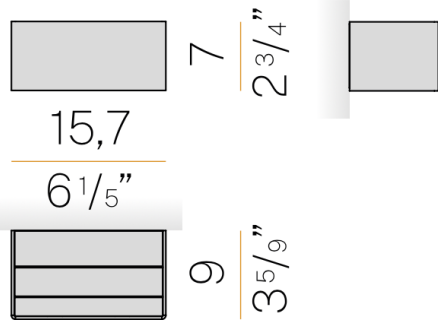

radiantlighting®

TOY S 15

By PANZERI

WALL

PROJECT

TYPE

NOTES

GENERAL SPECIFICATIONS

LED	10 W
LUMENS	677 Lm
EFFICACY	67.7 Lm / W
COLOUR TEMPERATURE	3000K
MATERIAL	Extruded Aluminium, Pickled Sheet Metal, Polyacrylic Paint, Opal Polycarbonate Diffuser
FINISH	White, Black, Bronze, Matte Brass, Titanium
BEAM	Diffused
CRI	90+
IP	40
COLOUR DEVIATION	SDCM ≤ 3
WEIGHT	0.7 kg
WARRANTY	3 Years
ORIGIN	Italy

POWER SPECIFICATIONS

DRIVER	220-240V AC 50/60Hz Integrated
DIMMING	Phase Cut

PRODUCT CODES

CODES AVAILABLE UPON REQUEST