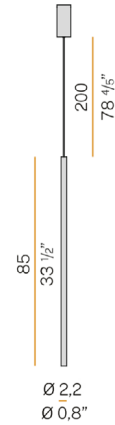

### GENERAL SPECIFICATIONS

<b>LED</b>	10 W
<b>LUMENS</b>	806 Lm
<b>EFFICACY</b>	80.6 Lm / W
<b>COLOUR TEMPERATURE</b>	2700K
<b>MATERIAL</b>	Extruded Aluminium, Pickled Sheet Metal, Polyacrylic Paint, Transparent Polycarbonate Screen
<b>FINISH</b>	White, Black, Bronze, Matte Brass Polyacrylic Paint, Gold Leaf Foiling
<b>BEAM</b>	35°
<b>CRI</b>	90+
<b>IP</b>	20
<b>COLOUR DEVIATION</b>	SDCM ≤3
<b>WEIGHT</b>	1.13 kg
<b>WARRANTY</b>	3 Years
<b>ORIGIN</b>	Italy

### GENERAL SPECIFICATIONS

<b>LED</b>	7 W
<b>LUMENS</b>	363 Lm
<b>EFFICACY</b>	51.86 Lm / W
<b>COLOUR TEMPERATURE</b>	2700K
<b>MATERIAL</b>	Extruded Aluminium, Pickled Sheet Metal, Polyacrylic Paint, Transparent Polycarbonate Screen
<b>FINISH</b>	White, Black, Bronze, Matte Brass Polyacrylic Paint, Gold Leaf Foiling
<b>BEAM</b>	35°
<b>CRI</b>	90+
<b>IP</b>	40
<b>COLOUR DEVIATION</b>	SDCM ≤3
<b>WEIGHT</b>	0.74 kg
<b>WARRANTY</b>	3 Years
<b>ORIGIN</b>	Italy

### PROJECT

TYPE

NOTES

- White
- Matte Black
- Bronze
- Matte Gold
- Gold Leaf Foiling

### GENERAL SPECIFICATIONS

<b>LED</b>	4 W
<b>LUMENS</b>	181 Lm
<b>EFFICACY</b>	45.25 Lm / W
<b>COLOUR TEMPERATURE</b>	2700K
<b>MATERIAL</b>	Extruded Aluminium, Pickled Sheet Metal, Polyacrylic Paint, Transparent Polycarbonate Screen
<b>FINISH</b>	White, Black, Bronze, Matte Brass Polyacrylic Paint, Gold Leaf Foiling
<b>BEAM</b>	35°
<b>CRI</b>	90+
<b>IP</b>	40
<b>COLOUR DEVIATION</b>	SDCM $\leq$ 3
<b>WEIGHT</b>	0.75 kg
<b>WARRANTY</b>	3 Years
<b>ORIGIN</b>	Italy