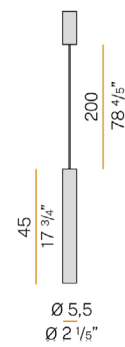

### GENERAL SPECIFICATIONS

<b>LED</b>	10 W
<b>LUMENS</b>	806 Lm
<b>EFFICACY</b>	80.6 Lm / W
<b>COLOUR TEMPERATURE</b>	2700K
<b>MATERIAL</b>	Extruded Aluminium, Pickled Sheet Metal, Polyacrylic Paint, Transparent Polycarbonate Screen
<b>FINISH</b>	White, Black, Bronze, Matte Brass Polyacrylic Paint, Gold Leaf Foiling
<b>BEAM</b>	35°
<b>CRI</b>	90+
<b>IP</b>	20
<b>COLOUR DEVIATION</b>	SDCM ≤3
<b>WEIGHT</b>	1.13 kg
<b>WARRANTY</b>	3 Years
<b>ORIGIN</b>	Italy

### GENERAL SPECIFICATIONS

<b>LED</b>	7 W
<b>LUMENS</b>	363 Lm
<b>EFFICACY</b>	51.86 Lm / W
<b>COLOUR TEMPERATURE</b>	2700K
<b>MATERIAL</b>	Extruded Aluminium, Pickled Sheet Metal, Polyacrylic Paint, Transparent Polycarbonate Screen
<b>FINISH</b>	White, Black, Bronze, Matte Brass Polyacrylic Paint, Gold Leaf Foiling
<b>BEAM</b>	35°
<b>CRI</b>	90+
<b>IP</b>	40
<b>COLOUR DEVIATION</b>	SDCM ≤3
<b>WEIGHT</b>	0.74 kg
<b>WARRANTY</b>	3 Years
<b>ORIGIN</b>	Italy