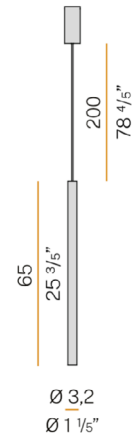

### GENERAL SPECIFICATIONS

<b>LED</b>	10 W
<b>LUMENS</b>	806 Lm
<b>EFFICACY</b>	80.6 Lm / W
<b>COLOUR TEMPERATURE</b>	2700K
<b>MATERIAL</b>	Extruded Aluminium, Pickled Sheet Metal, Polyacrylic Paint, Transparent Polycarbonate Screen
<b>FINISH</b>	White, Black, Bronze, Matte Brass Polyacrylic Paint, Gold Leaf Foiling
<b>BEAM</b>	35°
<b>CRI</b>	90+
<b>IP</b>	20
<b>COLOUR DEVIATION</b>	SDCM ≤3
<b>WEIGHT</b>	1.13 kg
<b>WARRANTY</b>	3 Years
<b>ORIGIN</b>	Italy

### GENERAL SPECIFICATIONS

<b>LED</b>	7 W
<b>LUMENS</b>	363 Lm
<b>EFFICACY</b>	51.86 Lm / W
<b>COLOUR TEMPERATURE</b>	2700K
<b>MATERIAL</b>	Extruded Aluminium, Pickled Sheet Metal, Polyacrylic Paint, Transparent Polycarbonate Screen
<b>FINISH</b>	White, Black, Bronze, Matte Brass Polyacrylic Paint, Gold Leaf Foiling
<b>BEAM</b>	35°
<b>CRI</b>	90+
<b>IP</b>	40
<b>COLOUR DEVIATION</b>	SDCM ≤3
<b>WEIGHT</b>	0.74 kg
<b>WARRANTY</b>	3 Years
<b>ORIGIN</b>	Italy

### GENERAL SPECIFICATIONS

<b>LED</b>	4 W
<b>LUMENS</b>	181 Lm
<b>EFFICACY</b>	45.25 Lm / W
<b>COLOUR TEMPERATURE</b>	2700K
<b>MATERIAL</b>	Extruded Aluminium, Pickled Sheet Metal, Polyacrylic Paint, Transparent Polycarbonate Screen
<b>FINISH</b>	White, Black, Bronze, Matte Brass Polyacrylic Paint, Gold Leaf Foiling
<b>BEAM</b>	35°
<b>CRI</b>	90+
<b>IP</b>	40
<b>COLOUR DEVIATION</b>	SDCM $\leq$ 3
<b>WEIGHT</b>	0.75 kg
<b>WARRANTY</b>	3 Years
<b>ORIGIN</b>	Italy