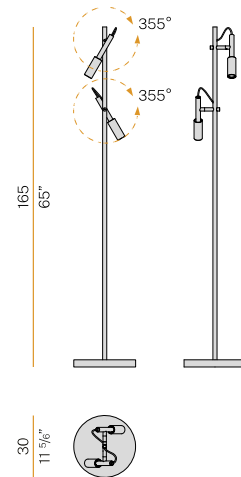

radiantlighting®

TUBINO FLOOR

By PANZERI

FLOOR

In the floor version the lighting sources double, the positioning on the stem structure is designed to allow an use also as a reading lamp. The table version is also available as Tubino plus with Step DIM control and 5 light intensity settings.

PROJECT

TYPE

NOTES

GENERAL SPECIFICATIONS

LED	13 W
LUMENS	678 Lm
EFFICACY	52 Lm / W
COLOUR TEMPERATURE	2700K
MATERIAL	Aluminium, Polyacrylic Paint, Polycarbonate Opal Diffuser
FINISH	White, Black
CRI	90+
IP	20
COLOUR DEVIATION	SDCM ≤3
WEIGHT	4.49 kg
ORIGIN	Italy