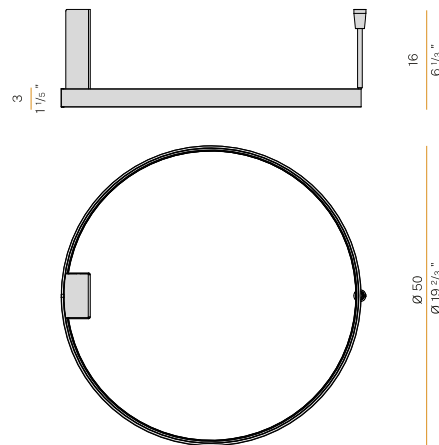

### GENERAL SPECIFICATIONS

LED	29 W
LUMENS	2039 Lm
EFFICACY	70 Lm / W
COLOUR TEMPERATURE	3000K
MATERIAL	Pickled Sheet Metal, Extruded Aluminium, Polyacrylic Paint, Polycarbonate Diffuser
FINISH	White, Black, Bronze, Brass, Titanium
CRI	90+
IP	20
WEIGHT	1.41 kg
ORIGIN	Italy