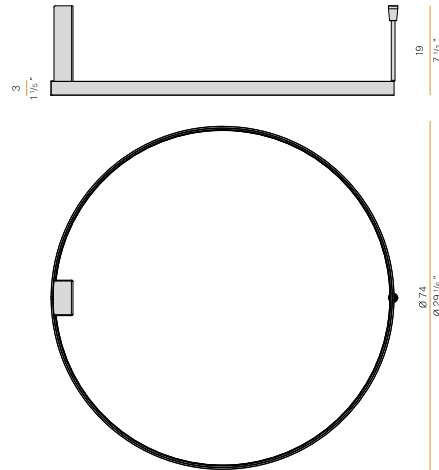

radiantlighting®

ZERO ROUND 75

By PANZERI

CEILING

Ceiling or wall lighting fixture for interiors, with direct and indirect light emission.

PROJECT

TYPE

NOTES

GENERAL SPECIFICATIONS

LED	42 W
LUMENS	3059 Lm
EFFICACY	73 Lm / W
COLOUR TEMPERATURE	3000K
MATERIAL	Pickled Sheet Metal, Extruded Aluminium, Polyacrylic Paint, Polycarbonate Diffuser
FINISH	White, Black, Bronze, Brass, Titanium
CRI	90+
IP	20
COLOUR DEVIATION	SDCM ≤3
WEIGHT	1.80 kg
ORIGIN	Italy

POWER SPECIFICATIONS

DRIVER	220-240V AC 50/60Hz Integrated
DIMMABLE	DALI / Push Dim

PRODUCT CODES

WHITE	51-P03301.075
BLACK	51-P03302.075
BRONZE	51-P03317.075
BRASS	51-P03319.075
TITANIUM	51-P03330.075